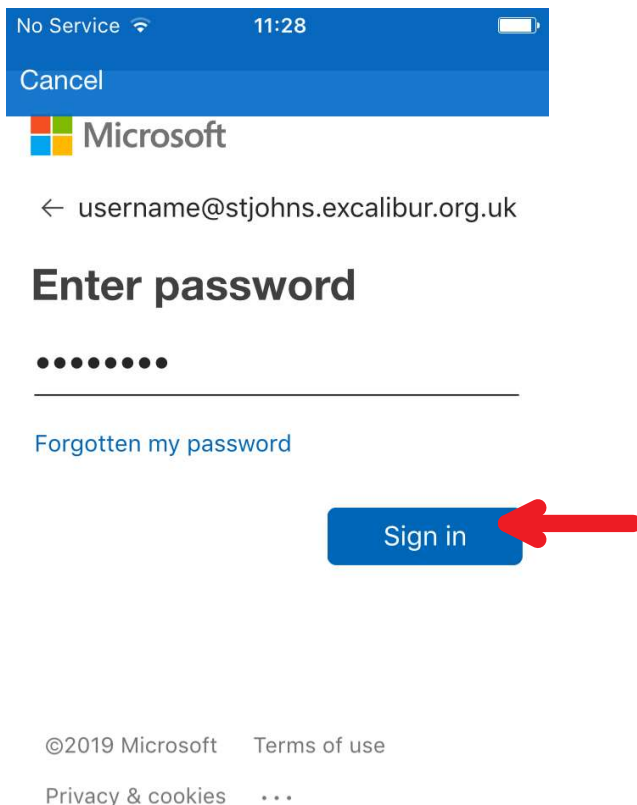

# Show My Homework Login

17 January 2019 12:05

1. Open the app and click on **Log in via Office 365**

2. Enter your school email address in the below format. Username = your 4 or 5 digit number

3. Enter your School Password

4. Select Yes to remember your credentials