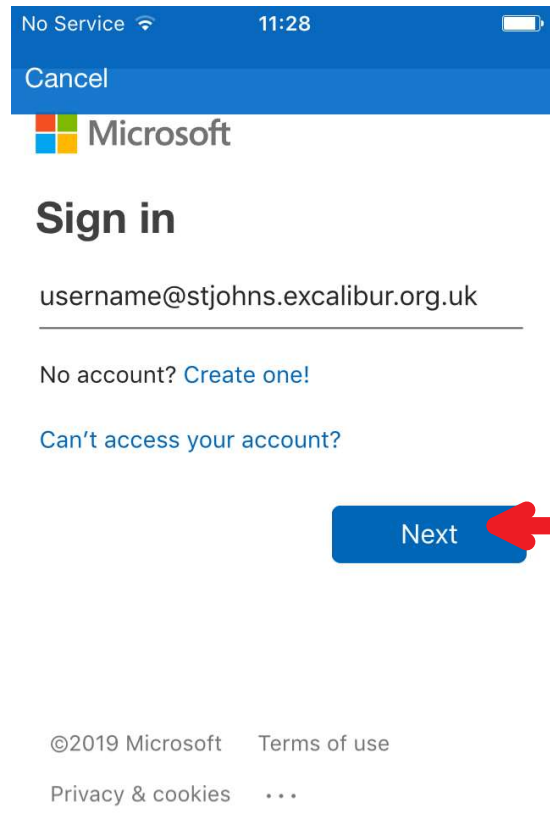

# Show My Homework Login

17 January 2019 12:05

1. Open the app and click on **Log in via Office 365**

2. Enter your school email address in the below format. Username = your 4 or 5 digit number

3. Enter your School Password

4. Select Yes to remember your credentials