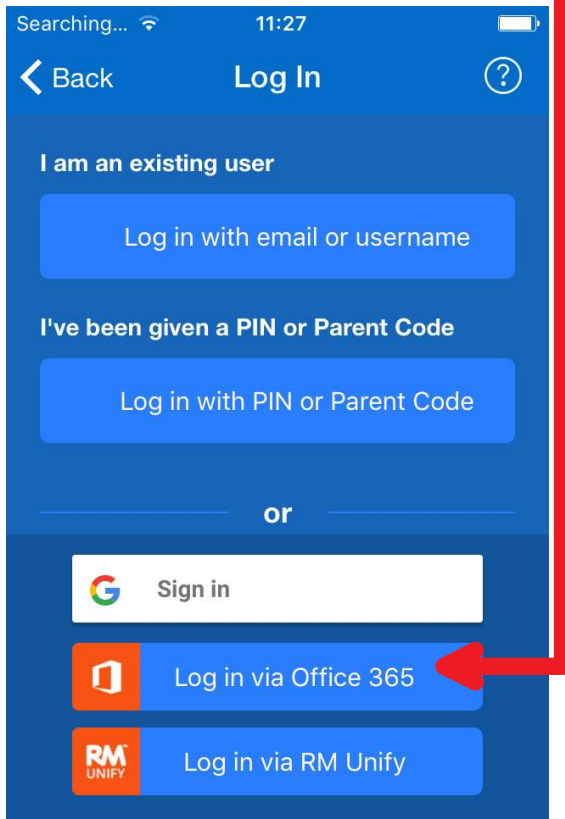

# Show My Homework Login

17 January 2019 12:05

1. Open the app and click on **Log in via Office 365**

2. Enter your school email address in the below format. Username = your 4 or 5 digit number

3. Enter your School Password

4. Select Yes to remember your credentials