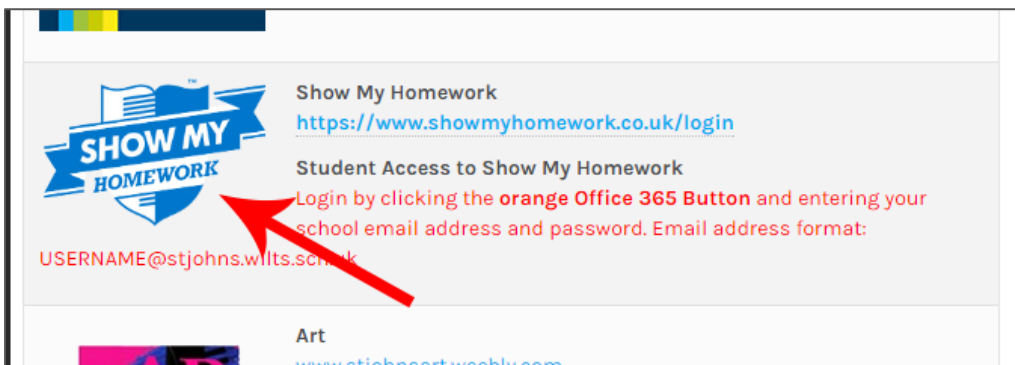

## Logging into Show my Homework – Students

1. On the school website <http://www.stjohns.wilts.sch.uk>, click **Links** > **For Students**.

2. Scroll down to Show My Homework and click the logo.

3. Click the dark orange Office 365 button and log in using your school network username (your 4 or 5 digit number) and your school network account password.