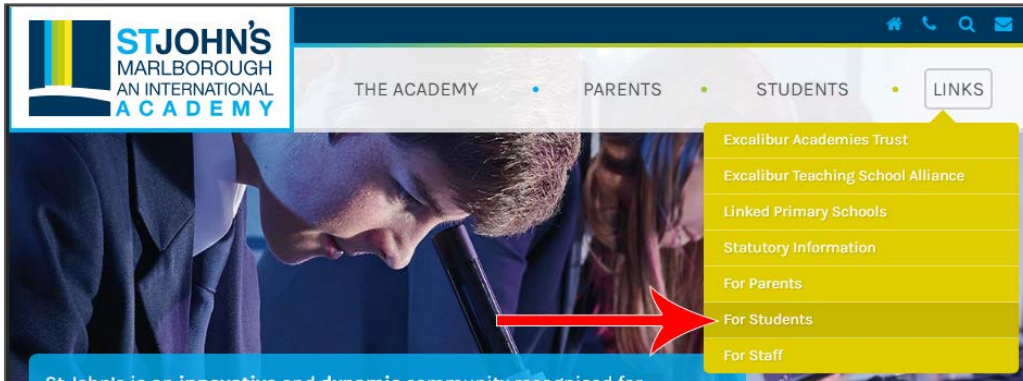

## Logging into Show my Homework – Students

1. On the school website <http://www.stjohns.wilts.sch.uk>, click **Links** > **For Students**.

2. Scroll down to Show My Homework and click the logo.

3. Click the dark orange Office 365 button and log in using your school network username (your 4 or 5 digit number) and your school network account password.