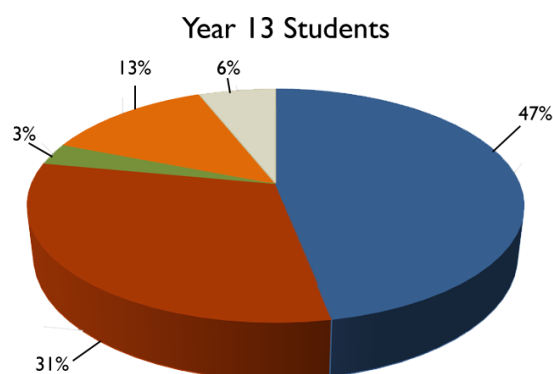

St John's Destinations 2018

For more details see www.stjohns.wilts.sch.uk

Year 11 Student Destinations: 2018

Destination	N:	%:
St John's Sixth Form	171	65.5
New College	26	10
Swindon College	12	4.5
Other FE Provider	34	13
Apprenticeships	16	6
NEET/Unknown	1	0.5
Resit Year 11	1	0.5

Year 13 Student Destinations:

Destination	%:
University/ Higher Education	47
Deferred or taking a year out before university	31
Further education (including Foundation courses)	3
Employment and Apprenticeships	13
Unknown	6