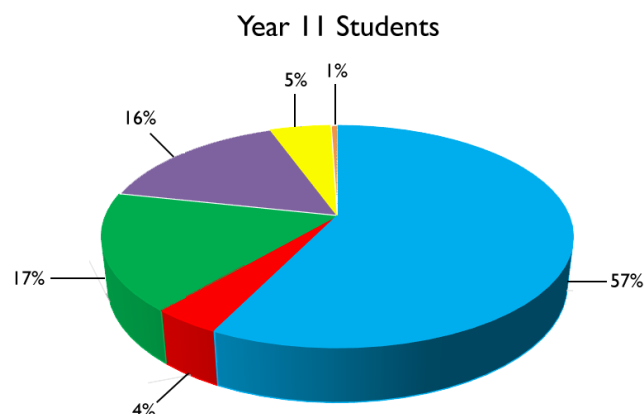

St John's Destinations 2018

For more details see www.stjohns.wilts.sch.uk

Year 11 Student Destinations: 2018

Destination	N:	%:
St John's Sixth Form	171	65.5
New College	26	10
Swindon College	12	4.5
Other FE Provider	34	13
Apprenticeships	16	6
NEET/Unknown	1	0.5
Resit Year 11	1	0.5

Year 13 Student Destinations:

Destination	%:
University/ Higher Education	47
Deferred or taking a year out before university	31
Further education (including Foundation courses)	3
Employment and Apprenticeships	13
Unknown	6