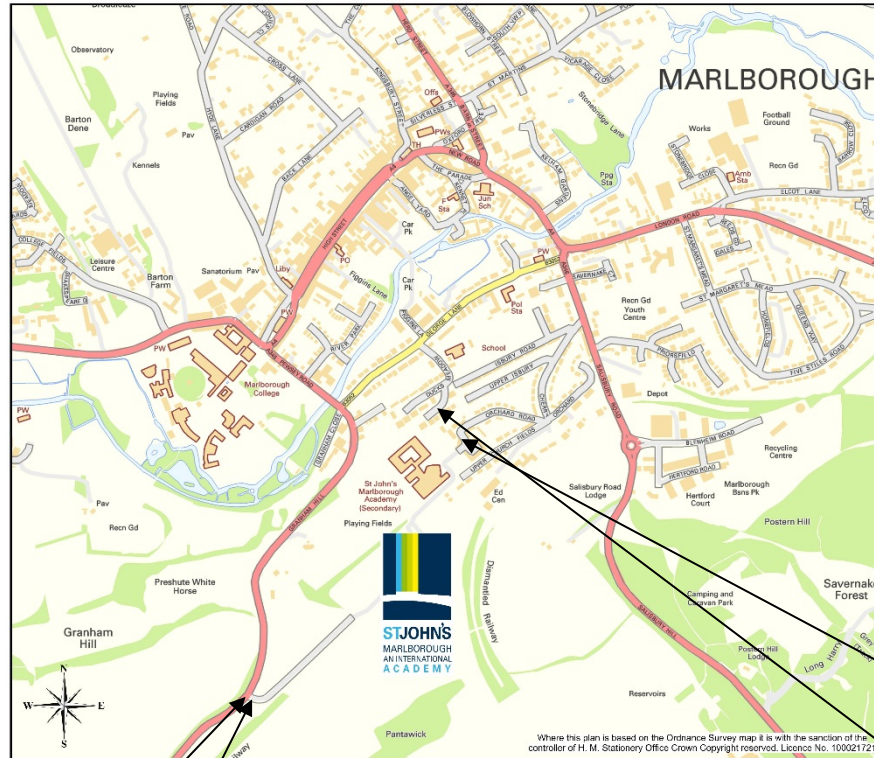

How to find St John's

Vehicular access via Granham Hill, pedestrian access from Town Centre via footpath from Duck's Meadow or Orchard Road.

**Entrance to St John's
from Granham Hill
(Pewsey Road – A345)
GPS Co-ordinates:
51°24'36.1"N 1°44'06.9"W (51.410028 -1.735250)**