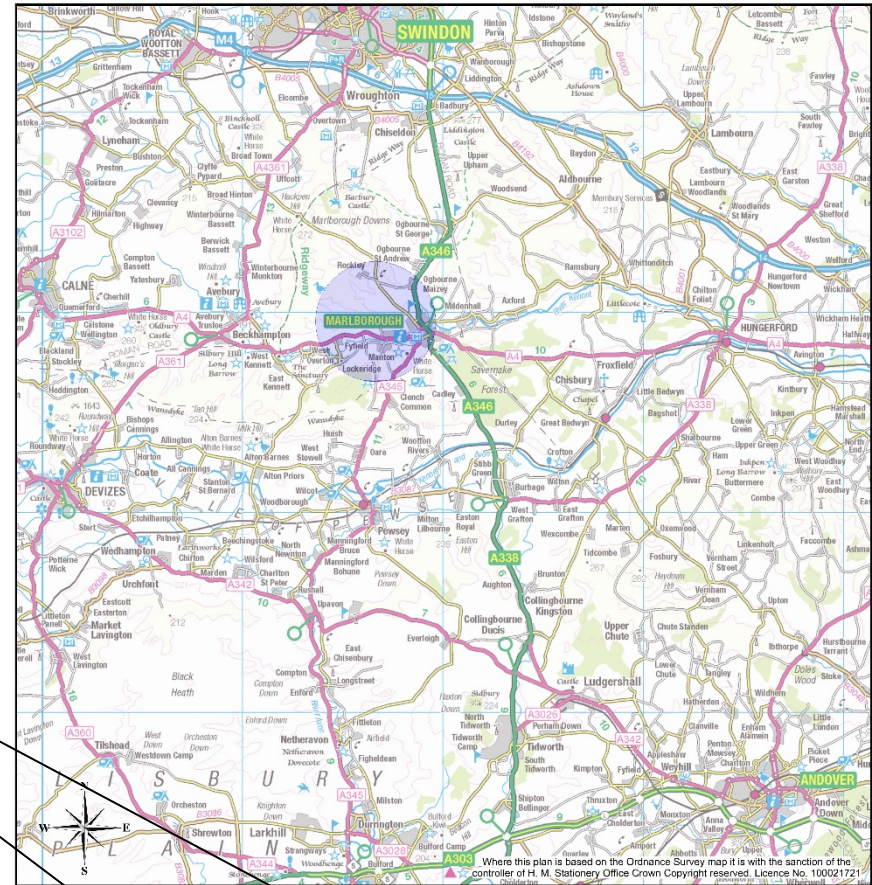

How to find St John's

Vehicular access via Granham Hill, pedestrian access from Town Centre via footpath from Duck's Meadow or Orchard Road.

**Entrance to St John's
from Granham Hill
(Pewsey Road – A345)
GPS Co-ordinates:
51°24'36.1"N 1°44'06.9"W (51.410028 -1.735250)**